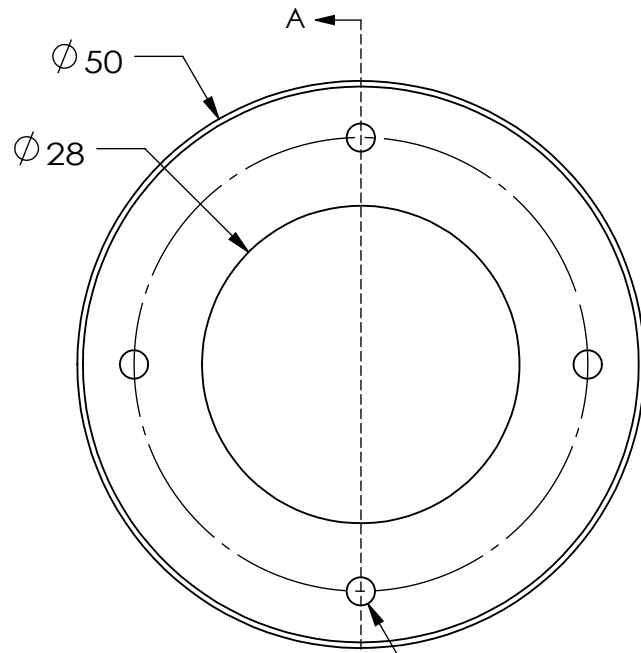

REVISIONS				
ZONE	REV.	DESCRIPTIONS	DATE	APP.

(CONNECTOR)
CABLE 50cm

4- TAP M3 ∇ 4 N.S. AT Ø 40 PCD

COLOR	WAVE LENGHT
RED:	660nm
GREEN:	525nm
BLUE:	470nm
WHITE:	-
IR 850:	850nm
IR 940:	940nm
UV:	380-385nm
RGB:	660nm/525nm/470nm

DESIGN BY	DS CHAN	UNIT:
CHECK BY	DS CHAN	MM
DATE	19/02/2014	REVISION:
MATERIAL	-	02
FINISHING	-	SCALE:
QTY	-	1.5 : 1

PRODUCT SERIES: LSW SERIES

TITLE	DRAWING LAYOUT	COLOUR:	-	-
PART NO	LSW-15-050-2-X-24V (REV 02)	VOLTAGE:	-	-
DWG NO	-	CURRENT:	-	-
		POWER:	-	-
		SHEET 1 OF 1		