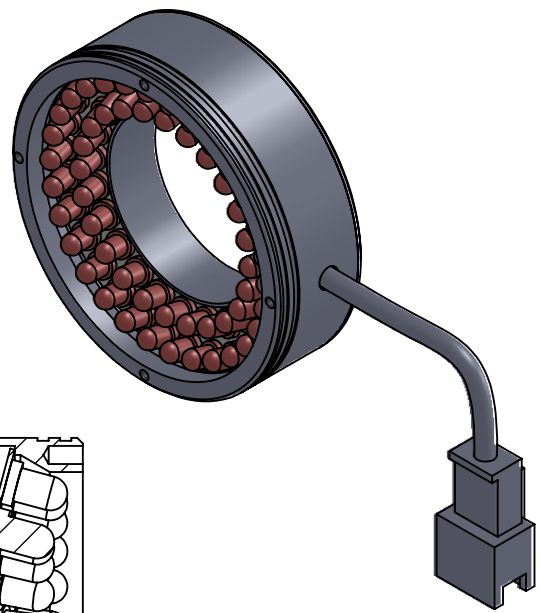

REVISIONS				
ZONE	REV.	DESCRIPTIONS	DATE	APP.

(CONNECTOR)
CABLE 50cm

4- TAP M3 ∇ 4 N.S. AT Ø 40 PCD

COLOR	WAVE LENGHT
RED:	660nm
GREEN:	525nm
BLUE:	470nm
WHITE:	-
IR 850:	850nm
IR 940:	940nm
UV:	380-385nm
RGB:	660nm/525nm/470nm

DESIGN BY	DS CHAN	UNIT:
CHECK BY	DS CHAN	MM
DATE	19/02/2014	REVISION:
MATERIAL	-	02
FINISHING	-	SCALE:
QTY	-	1.5 : 1

PRODUCT SERIES: LSW SERIES

TITLE	DRAWING LAYOUT	COLOUR:	-	-
PART NO	LSW-15-050-2-X-24V (REV 02)	VOLTAGE:	-	-
DWG NO	-	CURRENT:	-	-
		POWER:	-	-
		SHEET 1 OF 1		